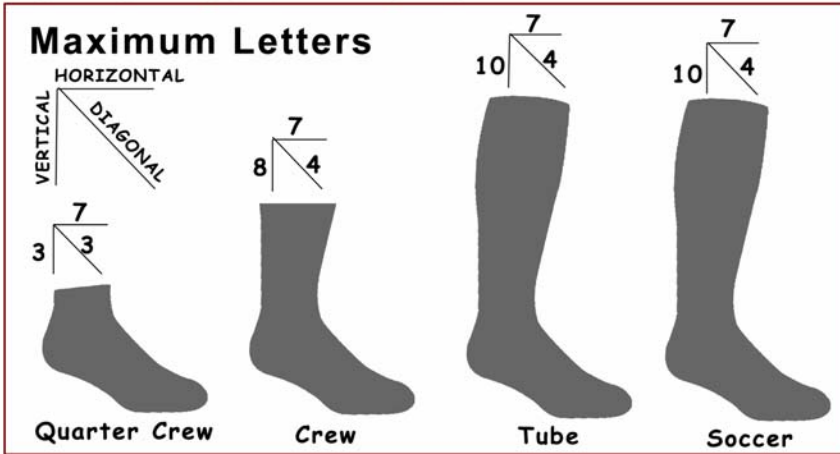

Letter Count Chart

Tube & Soccer Socks

At the top:

Up to 3 accent stripes, your team or company logo, up to 7 horizontal or 4 diagonal letters.

Leg of sock:

Up to 10 Vertical letters, solid or outlined.
Second vertical line available.